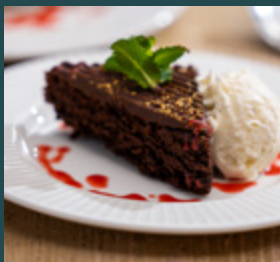

BEERS & CIDERS

ESTRELLA DAMM 330ml 4.6%	5.20
DAURA DAMM GLUTEN FREE LAGER 330ml 5.0%	5.50
BRIXTON LOW VOLTAGE IPA 330ml 4.3%	7.00
ERDINGER ORIGINAL 500ml 5.3%	6.80
OLD MOUT BERRIES & CHERRIES CIDER 500ml 4.0%	6.20
OLD MOUT KIWI & LIME CIDER 500ml 4.0%	6.20

join the club

Sign up to our mailing list to get £10 off your bill*!

Sign up to our mailing list to keep up to date with all our latest news, offers and events. You'll also receive a treat from us on your Birthday!

Plus, all new sign ups get £10 off your next spend as a thank you from us!*

JOIN THE CLUB

*New subscribers only. Only valid on food.