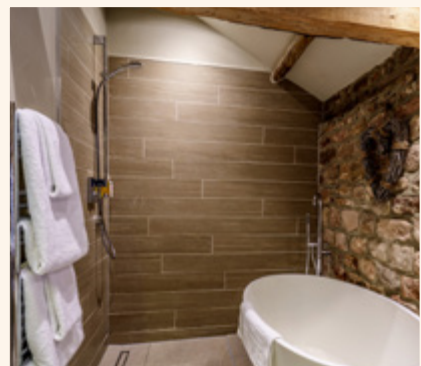

# REST ASSURED

We have 12 on-site ensuite bedrooms all individually designed and named after different castles, as well as our beautiful nearby cottage; The Keep.

Choose from three different types: Premium (gorgeous styling with bath and shower), Modern (cute design twists with shower room) and Classic (elegant styling with shower).